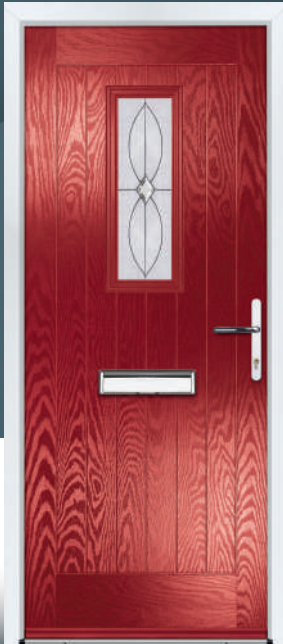

Goswell ASP14

DOOR COLOURS