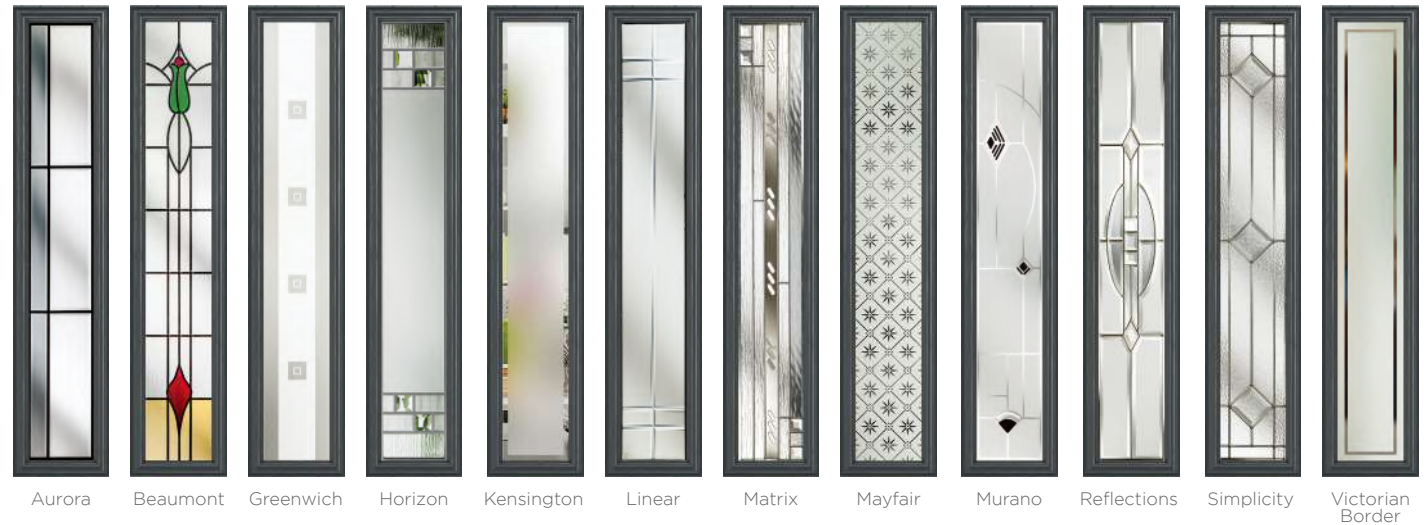

Aurora Beaumont Greenwich Horizon Kensington Linear Matrix Mayfair Murano Reflections Simplicity Victorian Border