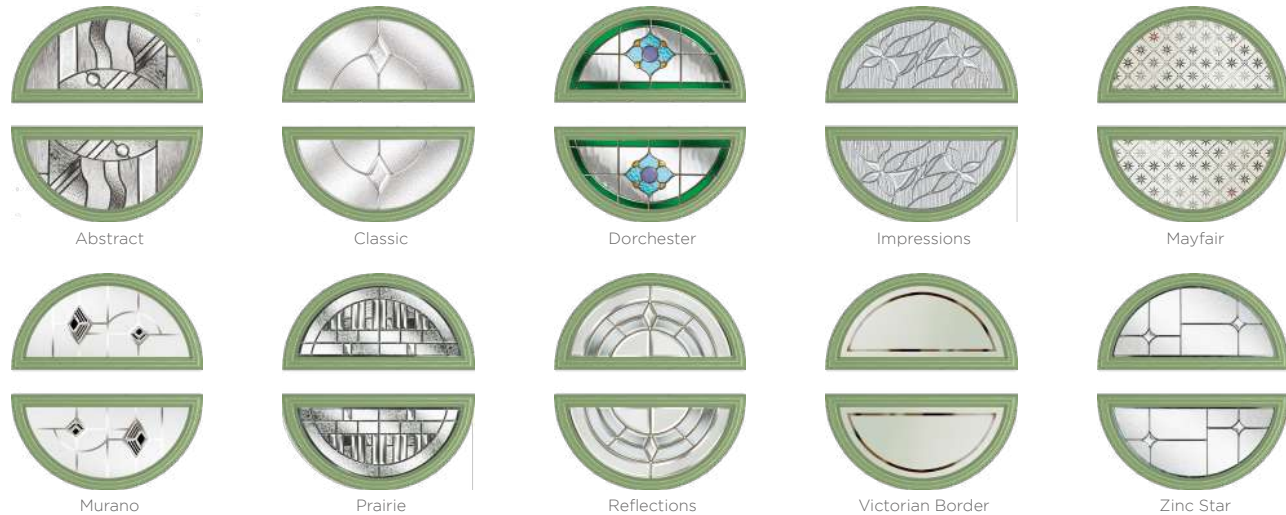

Sutherland
An offset glazed variation of the Rutland door.

Aurora

Etched Square

Horizon

Linear

Linosa

Masterline

Matrix

New Orleans

Numbers
additional designs available

Reflections

Rutland
Colour - Blue
Glass - New Orleans

These doors are available with or without grooves

Learn more about these styles at compdoor.co.uk 29

The All Rounder

The Kent door really is unique with its glazing design almost going full circle. This style looks equally good with one of the comprehensive glass designs as it does with simple satin glass.

10 Decorative Glass Options