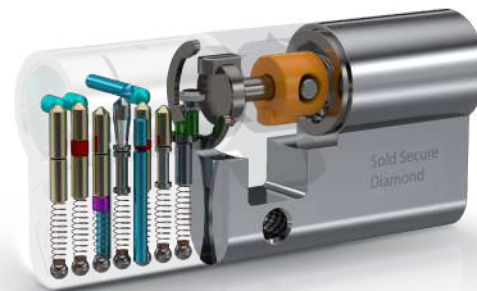

Tried & Tested

ABS 3 star rated cylinders are approved by the Police Security Association, passing with the Sold Secure Diamond grade recognised as the highest security standard UK locks can conform to.