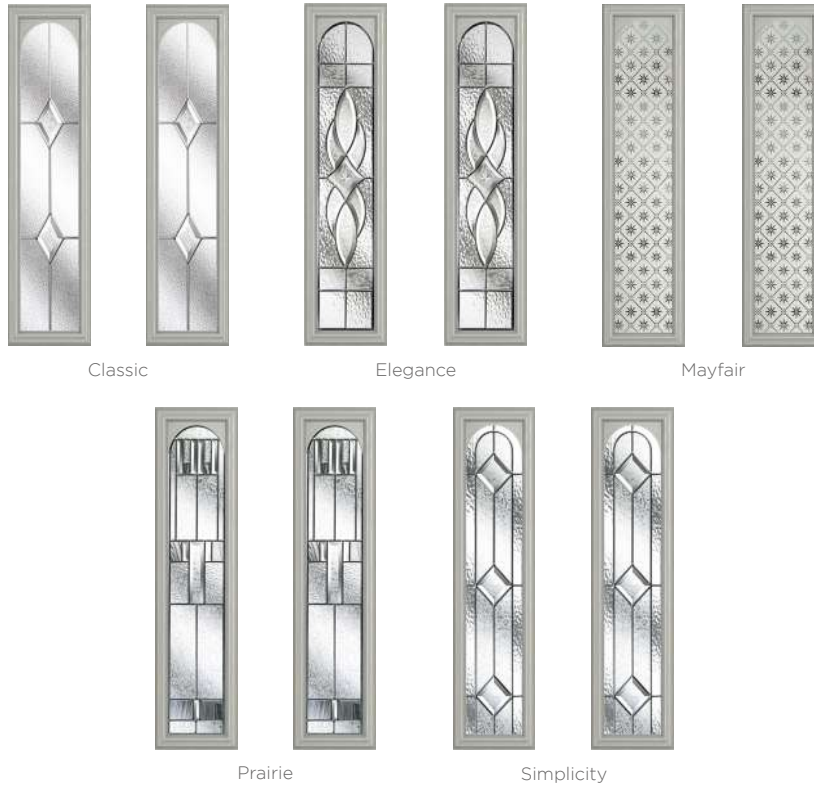

An Elegant Twist

Similar to the Whitmore but with an elegant twist, the Elmhurst offers a softer look with curved arch glazing.

5 Decorative Glass Options

Elmhurst
Colour - Agate Grey
Glass - Prairie

Learn more about these styles at compdoor.co.uk