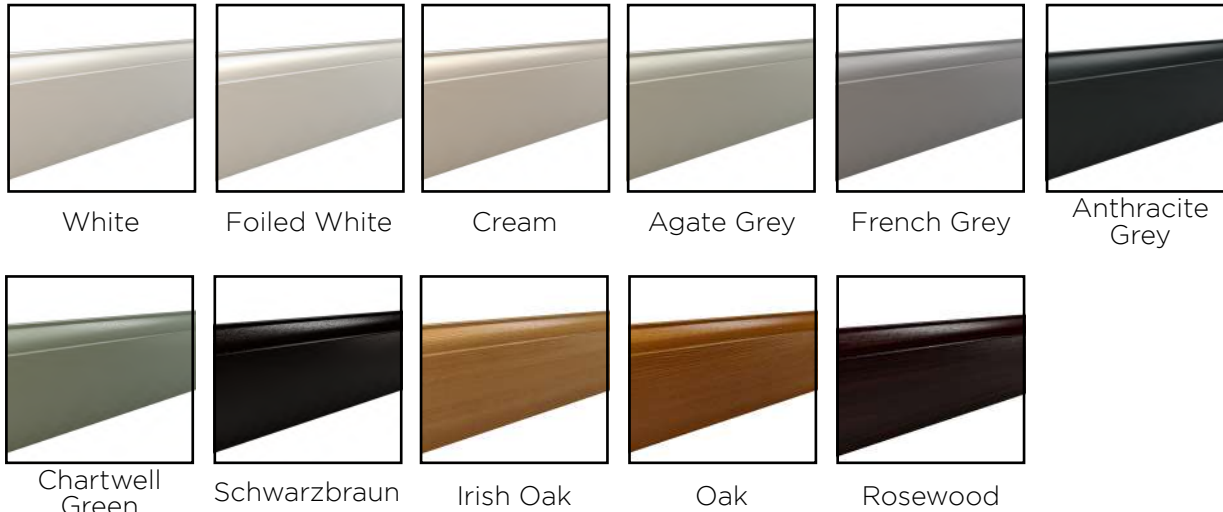

Available in the door styles shown, matched to your specification.

Whitmore
Glazed

Elmhurst

Highbury

Middleton 2

Middleton 4

Aston Glazed

Norfolk

York

Rutland &
Sutherland

Frame Colours

Outer Frame Options

InvisiEdge Colours

Our technically advanced InvisiEdge system gives a seamless colour edge to the door faces maintaining perfect aesthetics whilst ensuring up to 100% moisture resistance.