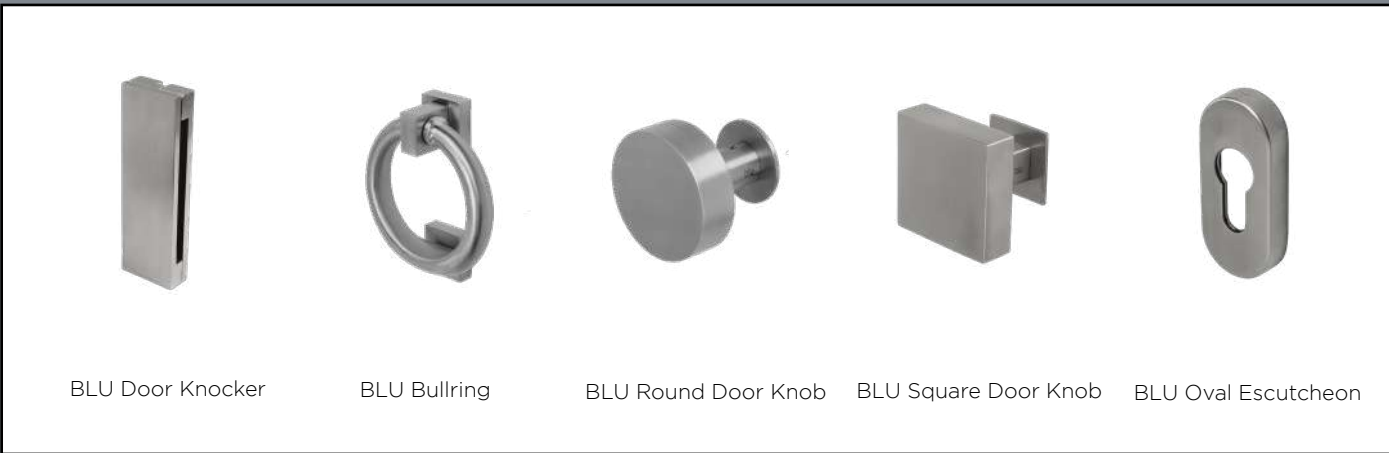

316 Stainless Steel

BLU Handle on Rose

BLU Handle on Backplate

BLU Letterplate

BLU Rectangular Bar Handle
400 / 900 / 1800mm lengths

BLU Round Bar Handle
400 / 900 / 1800mm lengths

BLU Door Knocker

BLU Bullring