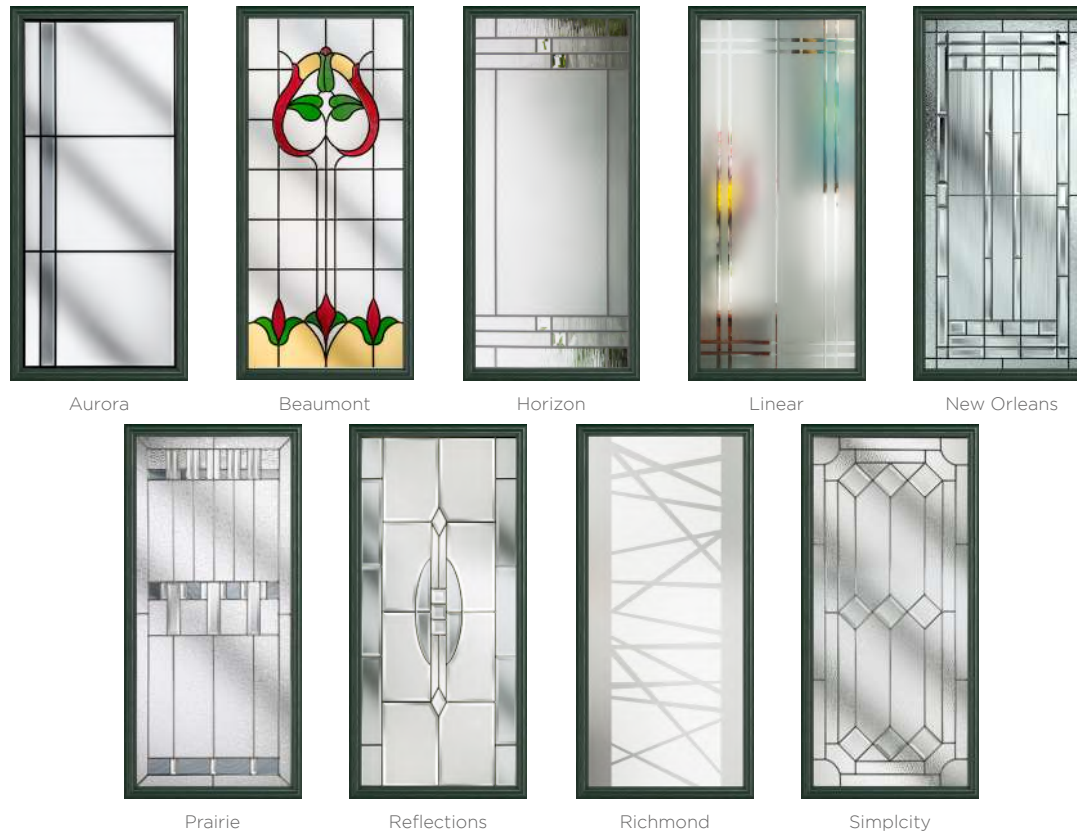

Beautifully Bright

The Walcot door offers a large and bright glazing panel, similar to the Hatton but giving space to include accessories such as a letterbox.

9 Decorative Glass Options

Aurora

Beaumont

Horizon