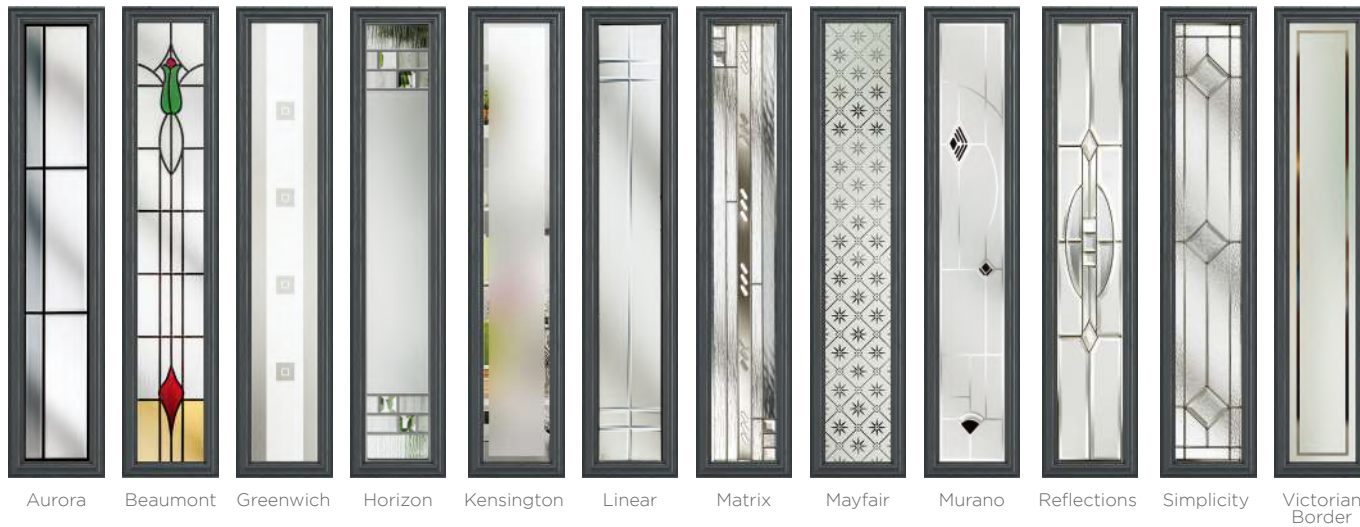

Contemporary Look

This highly-desirable contemporary door style works well with either our standard range of handles or upgrade to our range of stainless-steel bar handles.

12 Decorative Glass Options

Abercorn
Colour - Anthracite Grey
Glass - Matrix

This door is available with or without grooves

Learn more about these styles at compdoor.co.uk 23