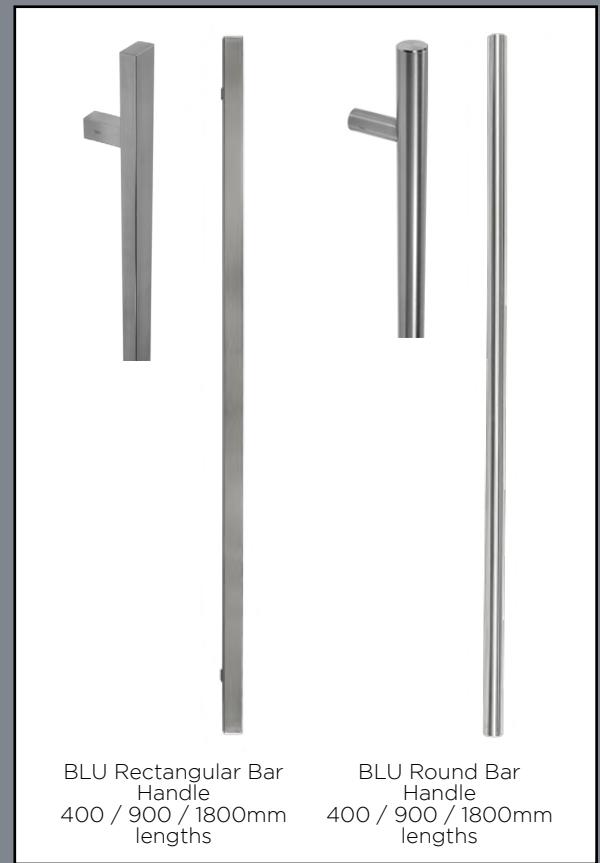

316 Stainless Steel

BLU Handle on Rose

BLU Handle on Backplate

BLU Letterplate

BLU Rectangular Bar Handle
400 / 900 / 1800mm lengths

BLU Round Bar Handle
400 / 900 / 1800mm lengths

BLU Door Knocker

BLU Bullring