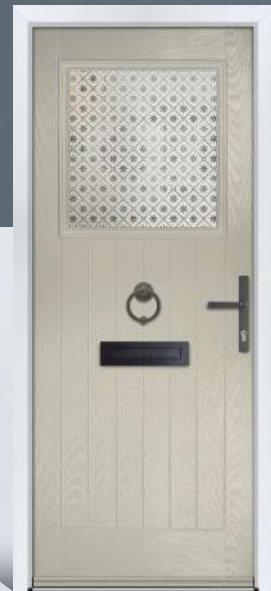

Door Colour: **Pebble**
Door Glass: **Palermo**
Hardware Finish: **Forged Black**