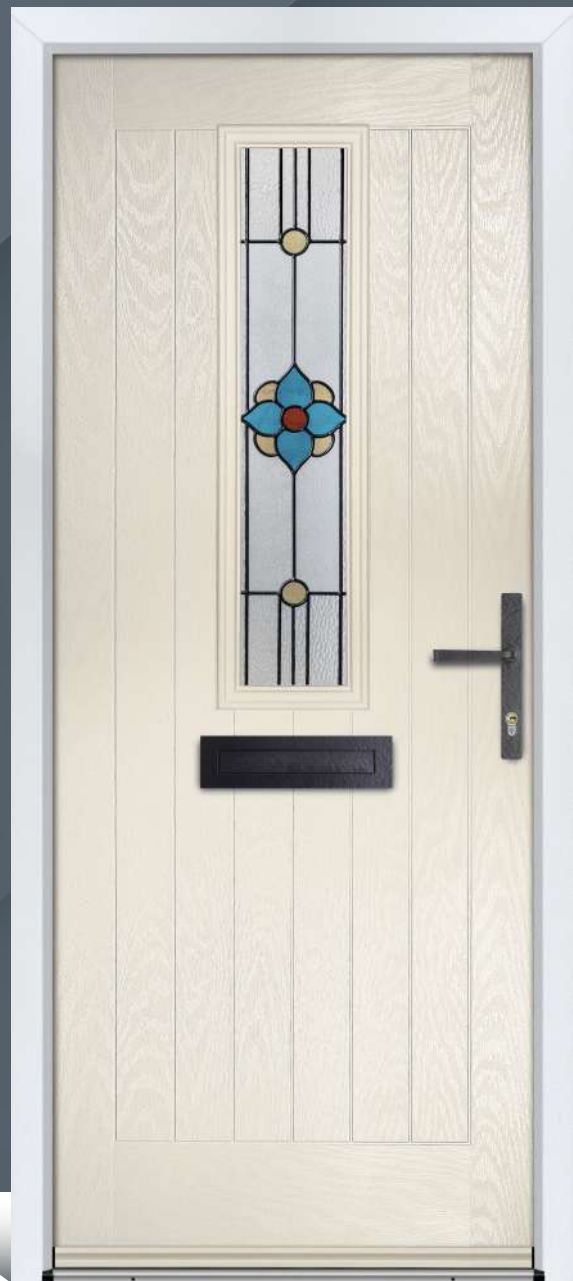

Door Colour: **Black**
Door Glass: **Bari**
Hardware Finish: **Chrome**

Door Colour: **Cream**
Door Glass: **Lecce**
Hardware Finish: **Forged Black**