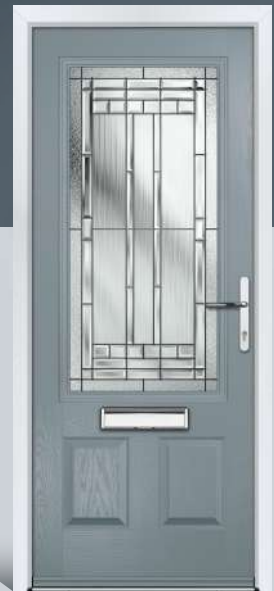

Door Colour: **Green**
Door Glass: **Verona**
Hardware Finish: **Chrome**