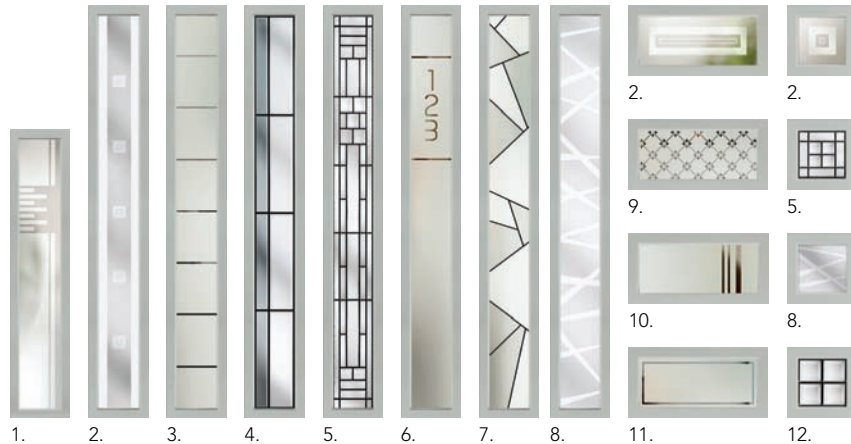

Handle. Chrome Lever/Lever

Pinehurst
Colour. Calvary
Glass. Louisiana

Monza II Augusta Long
Colour: Black Ice
Glass: Quadratum

Links Oakmont
Colour: Summit Gray
Glass: Skyline

Augusta Long Left

Finish. Monza II
 Colour. Anthracite Grey
 Glass. Quadratum
 Cassette. Augusta Long

4 Square

Finish. Monza II
 Colour. Pointed Rock
 Glass. Graphite
 Cassette. Square

Solid

Finish. Monza II
 Colour. Harbour

Oakmont

Finish. Monza II
 Colour. Balcony Sunset
 Glass. Tectronic
 Cassette. Oakmont

Additional Glass Choices

1. Quantum
2. Cubic
3. Etch Lines
4. Graphite
5. Louisiana
6. Numbers*
7. Tectronic
8. Trinity
9. Belgravia
10. Skyline
11. Victorian Border
12. 4 Bevel Square

*Franklin font style - font size will be determined by glazed unit dimensions and number of characters required.