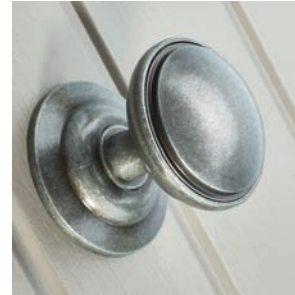

The townhouse lock is completed with a traditional escutcheon finger pull, positioned higher for ease of use.

the ultimate[®] collection

Partnership secured with 

To prevent cylinder manipulation, Ultimate SOLICORE doors are fitted with a 3 star high security Yale cylinder, and for convenience all doors are supplied with 3 keys as standard.

Door Handle Options

Letter Box Options

Additional Furniture Options

Bull Ring Knockers

Great design is all about the detail.

Our specialist range of Bull Ring Knockers will provide the finishing touches and all important kerb appeal.

This functional yet aesthetically pleasing knocker is available in the following finishes.

Decorative Door Knobs

This elegant range is available in the following finishes.

- | | |
|----------|----------------|
| White | Satin |
| Black | Bronze |
| Graphite | Pewter (shown) |
| Gold | Antique Black |
| Chrome | |