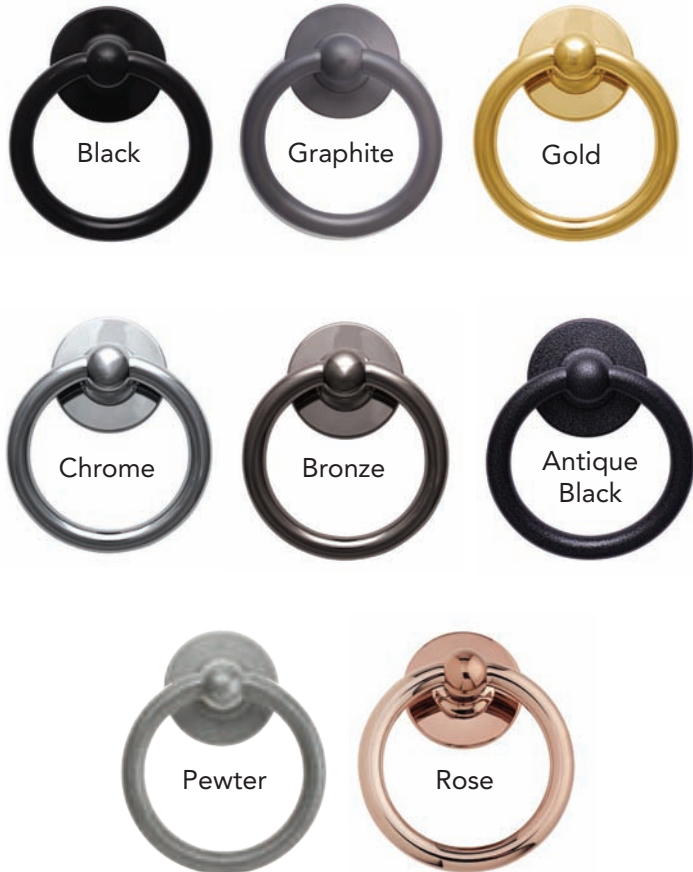

The townhouse lock is completed with a traditional escutcheon finger pull, positioned higher for ease of use.

the ultimate[®] collection

Partnership secured with 

To prevent cylinder manipulation, Ultimate SOLICORE doors are fitted with a 3 star high security Yale cylinder, and for convenience all doors are supplied with 3 keys as standard.

Door Handle Options

Letter Box Options

Additional Furniture Options

Bull Ring Knockers

Great design is all about the detail.

Our specialist range of Bull Ring Knockers will provide the finishing touches and all important kerb appeal.

This functional yet aesthetically pleasing knocker is available in the following finishes.

Decorative Door Knobs

This elegant range is available in the following finishes.

- | | |
|----------|----------------|
| White | Satin |
| Black | Bronze |
| Graphite | Pewter (shown) |
| Gold | Antique Black |
| Chrome | |