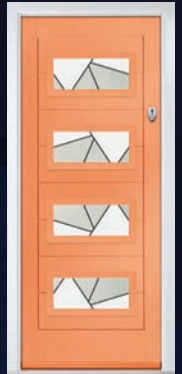

Townhouse Lock Option

On certain door styles you may wish to consider our townhouse lock option.

The townhouse lock is completed with a traditional escutcheon finger pull, positioned higher for ease of use.