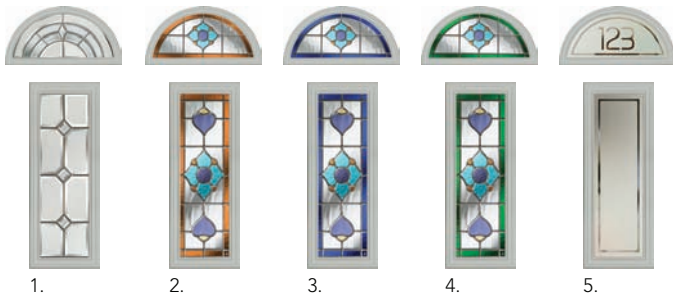

Additional Glass Choices

1. Impression
2. Lanesborough Amber
3. Lanesborough Blue
4. Lanesborough Green
5. Numbers