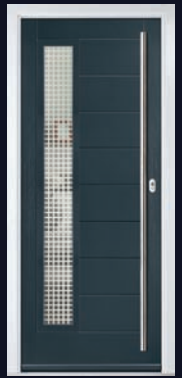

Security

For your security, Ultimate SOLICORE doors are fitted with a robust multipoint lock. Simply by lifting the handle upwards, all locking features are engaged.

SOLICORE 6 Point Lock

- 3 x dead locks
- 2 x hook locks.
- 1 x centre locking latch.

Hinges

High security hinges and optional Hinge Protectors complete the security and ensures the door seals tightly with little effort.

Threshold Options

*Stainless Steel in-line pull bar handles are supplied with an Automatic lock as standard, including a Stainless Steel Escutcheon and Thumb Turn Cylinder. Please note that consideration should be made to the opening of the door from the inside. It is recommended you consider the use of the pull bar handle inside as well as outside. Position of the cylinder will vary based on the overall door height.

Automatic Lock Option

On contemporary door styles that include the stainless steel pull bar handle, we offer an Automatic Lock option together with an oval escutcheon*.

Townhouse Lock Option

On certain door styles you may wish to consider our townhouse lock option.

The townhouse lock is completed with a traditional escutcheon finger pull, positioned higher for ease of use.

the ultimate® collection

Partnership secured with

To prevent cylinder manipulation, Ultimate SOLICORE doors are fitted with a 3 star high security Yale cylinder, and for convenience all doors are supplied with 3 keys as standard.