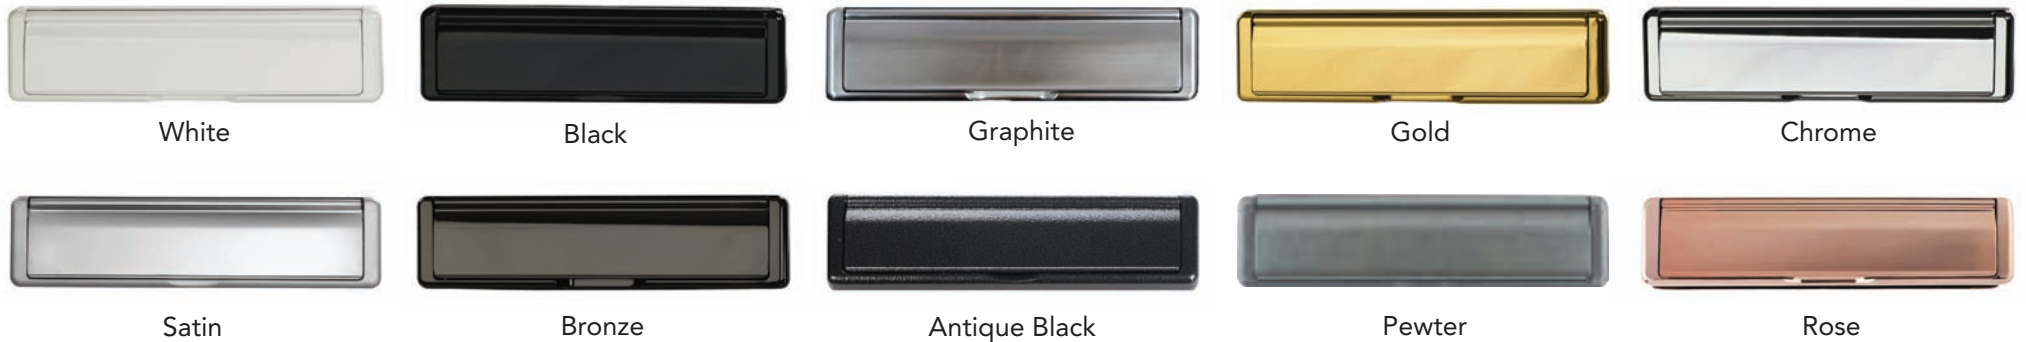

Automatic Lock Option

On contemporary door styles that include the stainless steel pull bar handle, we offer an Automatic Lock option together with an oval escutcheon*.

Townhouse Lock Option

On certain door styles you may wish to consider our townhouse lock option.

The townhouse lock is completed with a traditional escutcheon finger pull, positioned higher for ease of use.

the ultimate[®] collection

Partnership secured with 

To prevent cylinder manipulation, Ultimate SOLICORE doors are fitted with a 3 star high security Yale cylinder, and for convenience all doors are supplied with 3 keys as standard.

Door Handle Options

Letter Box Options

Additional Furniture Options

Bull Ring Knockers

Great design is all about the detail.

Our specialist range of Bull Ring Knockers will provide the finishing touches and all important kerb appeal.

This functional yet aesthetically pleasing knocker is available in the following finishes.

Decorative Door Knobs

This elegant range is available in the following finishes.

- | | |
|----------|----------------|
| White | Satin |
| Black | Bronze |
| Graphite | Pewter (shown) |
| Gold | Antique Black |
| Chrome | |