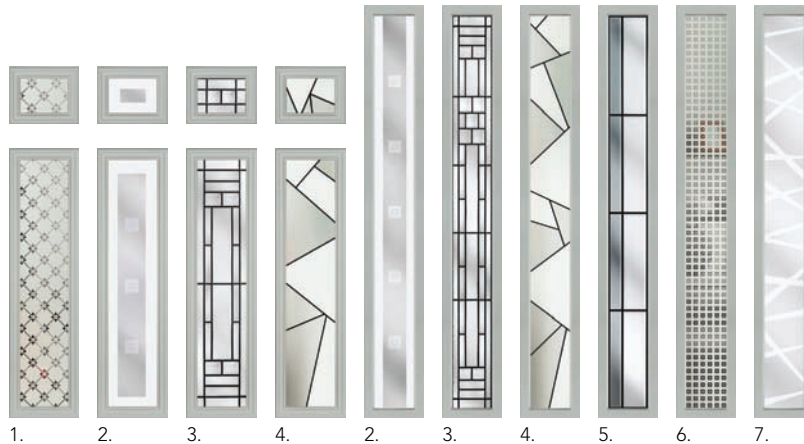

Belgravia

Skyline

Cubic

Tectronic

Additional Glass Choices

1. Belgravia
2. Cubic
3. Louisiana
4. Tectronic
5. Graphite
6. Quadratum
7. Trinity

*Franklin font style - font size will be determined by glazed unit dimensions and number of characters required.

Augusta Long

Finish. Links | Colour. Pointed Rock | Glass. Quadratum | Cassette. Augusta Long

Cubic Etch Lines Graphite

Louisiana Numbers Tectronic

3 Square

Finish. Links
Colour. Rooftop Terrace
Glass. Cubic
Cassette. Square