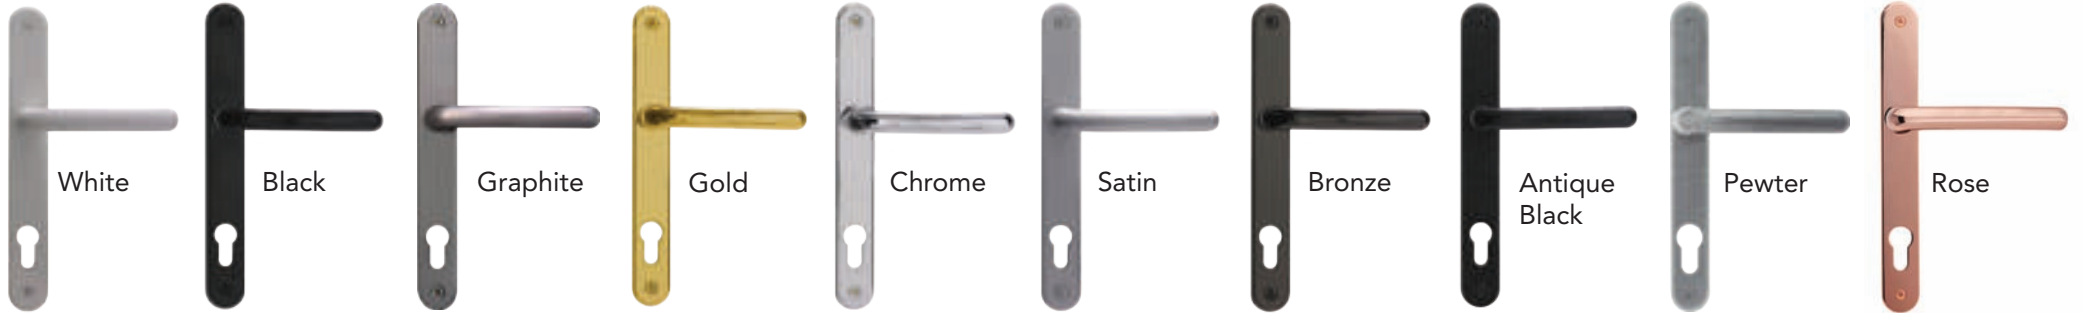

*Stainless Steel in-line pull bar handles are supplied with an Automatic lock as standard, including a Stainless Steel Escutcheon and Thumb Turn Cylinder. Please note that consideration should be made to the opening of the door from the inside. It is recommended you consider the use of the pull bar handle inside as well as outside. Position of the cylinder will vary based on the overall door height.

Automatic Lock Option

On contemporary door styles that include the stainless steel pull bar handle, we offer an Automatic Lock option together with an oval escutcheon*.

Townhouse Lock Option

On certain door styles you may wish to consider our townhouse lock option.

The townhouse lock is completed with a traditional escutcheon finger pull, positioned higher for ease of use.

the ultimate[®] collection

Partnership secured with 

To prevent cylinder manipulation, Ultimate SOLICORE doors are fitted with a 3 star high security Yale cylinder, and for convenience all doors are supplied with 3 keys as standard.

Door Handle Options

Letter Box Options

Additional Furniture Options

Bull Ring Knockers

Great design is all about the detail.

Our specialist range of Bull Ring Knockers will provide the finishing touches and all important kerb appeal.