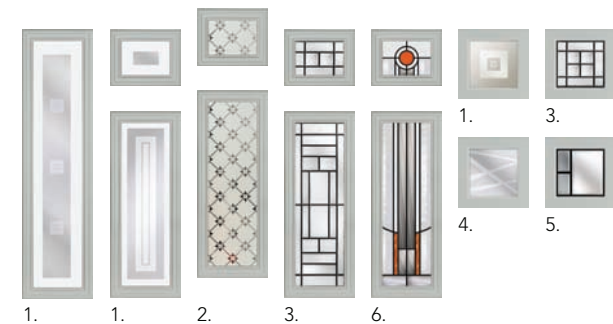

Additional Glass Choices

1. Cubic
2. Belgravia
3. Louisiana
4. Trinity
5. Graphite
6. Metropolis