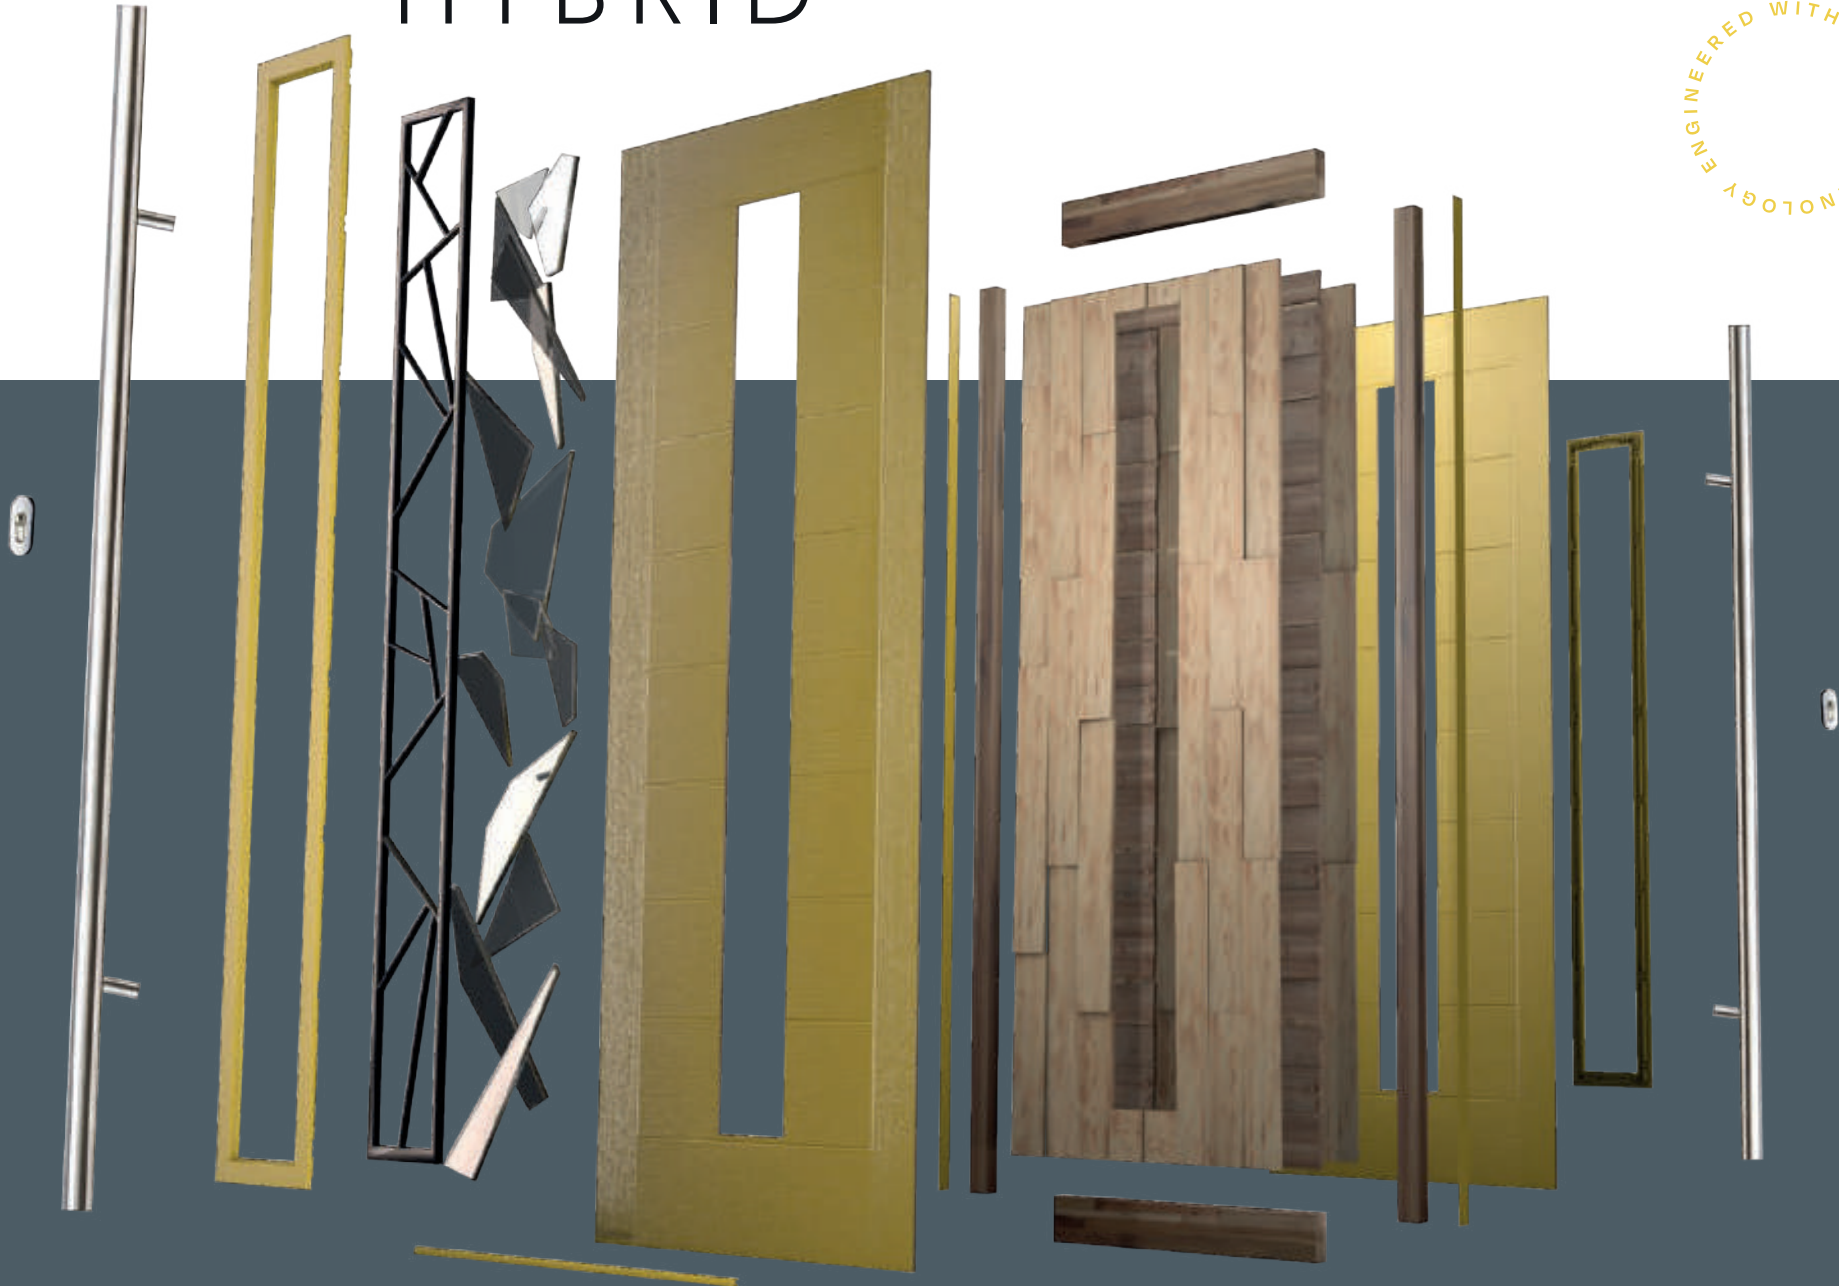

*the***ultimate**[®]
collection

SOLICORE

Solid Hardwood Core Residential Doors

SOLICORE

Introducing hybrid technology of composite doors

SOLICORE is driven by innovating products which help our customers stand out from the crowd.

Developing a SOLICORE door was a logical step but it needed to push the boundaries. Drawing on the collective experience of our team and our specialist partners, we are able to offer the first composite door engineered with SOLICORE technology.

SOLICORE technology is a hybrid of modern and traditional materials and has been engineered to deliver a door that is stronger, more rigid and thermally stable than anything on the market. The solid inner core consists of 3 layers of cross laminated engineered hardwood, which is encased with LVL (Laminated Veneer Lumber) and hardwood stiles and rails for protection against any water ingress, and then pressed with SOLICORE's signature 4mm GRP skins. The result is a door that will not crack, move or de-laminate, requires minimal maintenance and will look beautiful and protect the home for years to come.

Safety & Security – the DNA of SOLICORE technology.

HYBRID

ENGINEERED WITH HYBRID TECHNOLOGY

TECHNOLOGY

With SOLICORE technology, we are able to offer the ultimate composite door. The innovative one-size-fits-all makes SOLICORE a cutting-edge modern-day addition to any home. After all, a front door is more than just a door. It's a focal point for the home that can really make a statement.