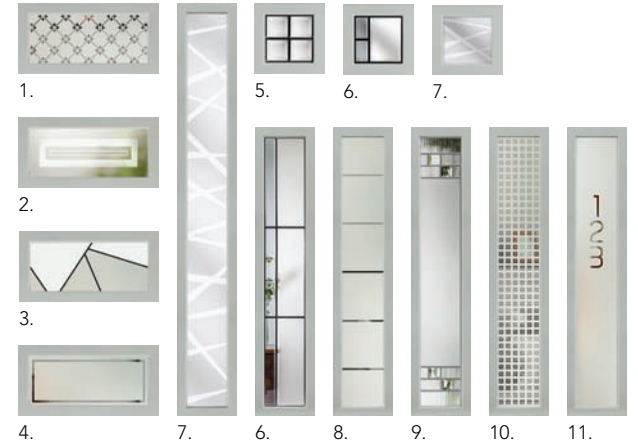

Augusta Long

Finish. Links | Colour. Pointed Rock | Glass. Quadratum | Cassette. Augusta Long

Cubic Etch Lines Graphite

Louisiana Numbers Tectronic

3 Square

Finish. Links
Colour. Rooftop Terrace
Glass. Cubic
Cassette. Square

Oakmont

Finish. Links
Colour. FLiP Coral
Glass. Skyline
Cassette. Oakmont

Augusta Left

Finish. Links
Colour. Rose Garden
Glass. Quantum
Cassette. Augusta

4 Square

Finish. Links
Colour. Fireglow
Glass. Louisiana
Cassette. Square

Additional Glass Choices

1. Belgravia
2. Cubic
3. Tectronic
4. Victorian Border
5. 4 Bevel Square
6. Graphite
7. Trinity
8. Etch Lines
9. Lotus
10. Quadratum
11. Numbers*

*Franklin font style - font size will be determined by glazed unit dimensions and number of characters required.

Security

For your security, Ultimate SOLICORE doors are fitted with a robust multipoint lock. Simply by lifting the handle upwards, all locking features are engaged.

SOLICORE 6 Point Lock

- 3 x dead locks
- 2 x hook locks.
- 1 x centre locking latch.