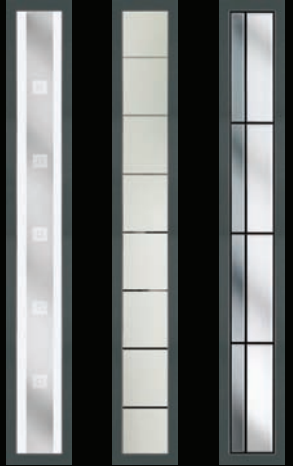

Augusta Long

Finish. Links | Colour. Pointed Rock | Glass. Quadratum | Cassette. Augusta Long

Cubic Etch Lines Graphite