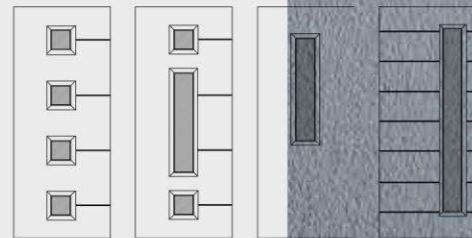

Design your door online!

Use our online door designer to pick your door style, colour, glass and hardware to visualise your dream door.

Try it now!
www.virtuoso-doors.co.uk