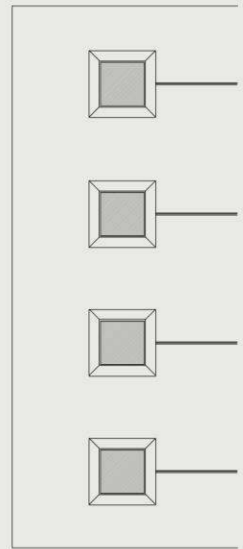

Como VX

Glazing: Glazed
Colour: Anthracite