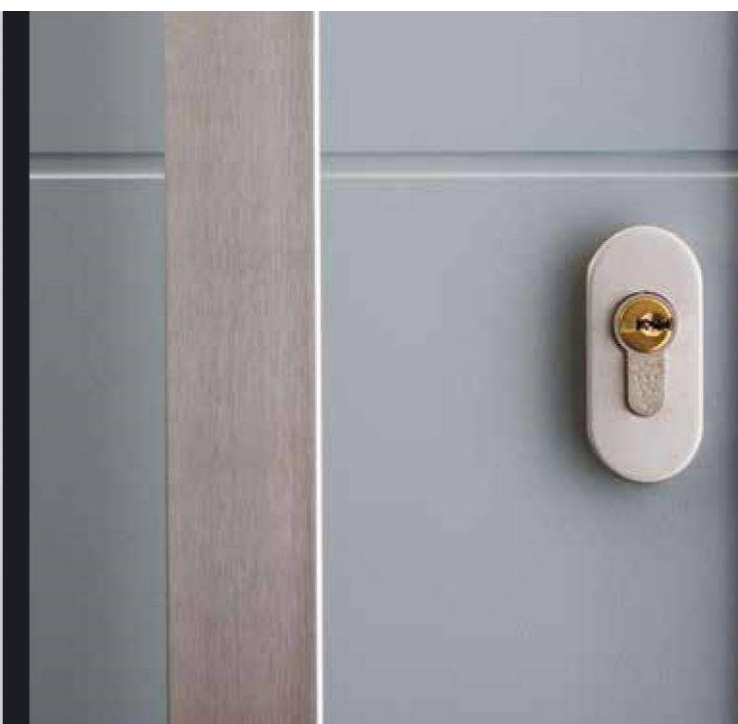

# It's all in the detail...

Unique texture

Bespoke grooving

Contemporary designer glass

Anodised aluminium glass surround

Modern handles and hardware

**Virtu-AL is the ultimate contemporary entrance door. Combining the finest qualities of a composite door with the premium finish of an aluminium entrance door, it is fast becoming the architect's product of choice.**

This revolutionary new door design turns the traditional look of a composite door on its head and offers an unrivalled ultra-modern finish. Comparable to an aluminium door in everything but price, it exudes luxurious style and delivers a premium architectural finish.