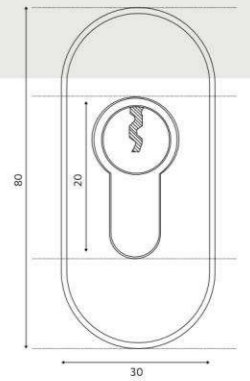

Glazing: Fora
Colour: Slate