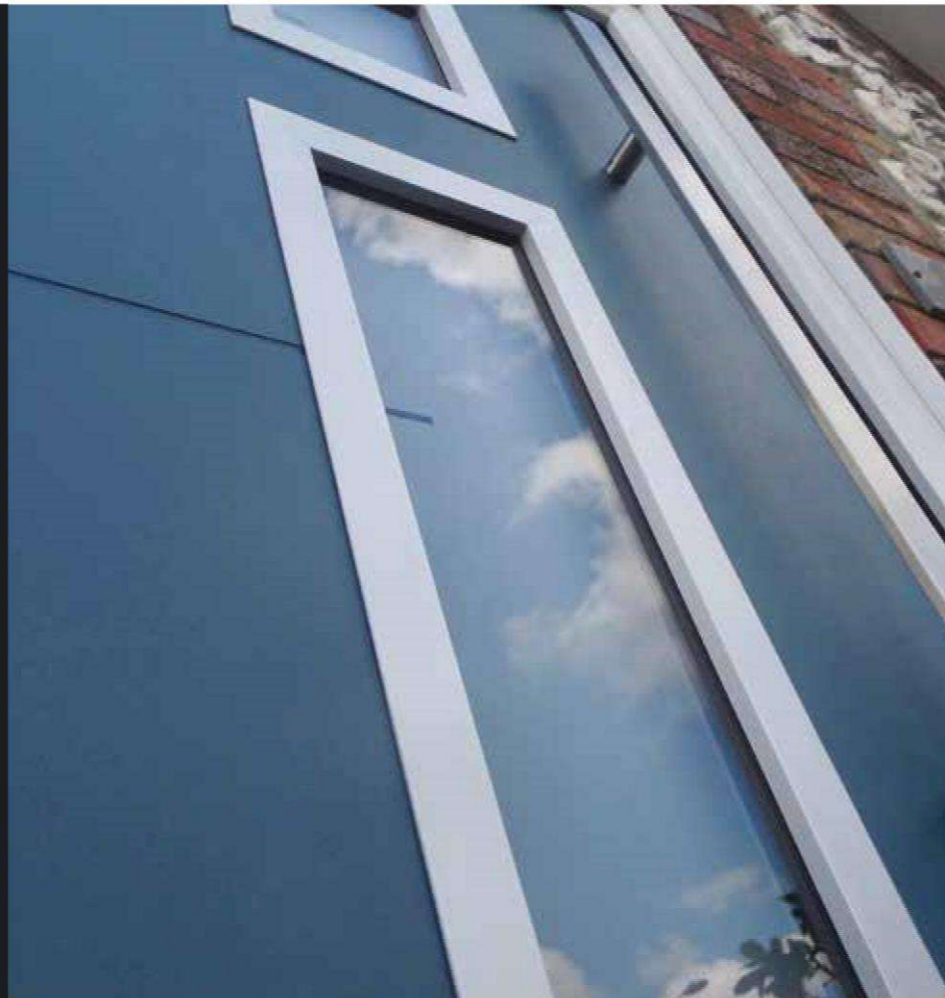

Features

Superior Thermal & Acoustic Performance

Virtu-AL doors are engineered with security in mind. Each and every Virtu-AL door has the best security hardware and is PAS24 compliant.

For extra peace of mind, choose from a range of security upgrades including the high-security Ultion lock, and the ground-breaking Lock Lock security handle.

Aluminium Glass Surround

Complete the contemporary look with sleek aluminium edging for your glazed sections. Available exclusively with Virtu-AL, the anodised aluminium edging beautifully frames your choice of designer glass designs.

Strong, Safe & Secure

Virtu-AL improves the efficiency of your home with advanced protection from outside noise and the ultimate thermal technology to retain heat in your home and keep the cold out.

Designer Glazing

Carefully crafted specialist glass designs have been exclusively created for the Virtu-AL door range.