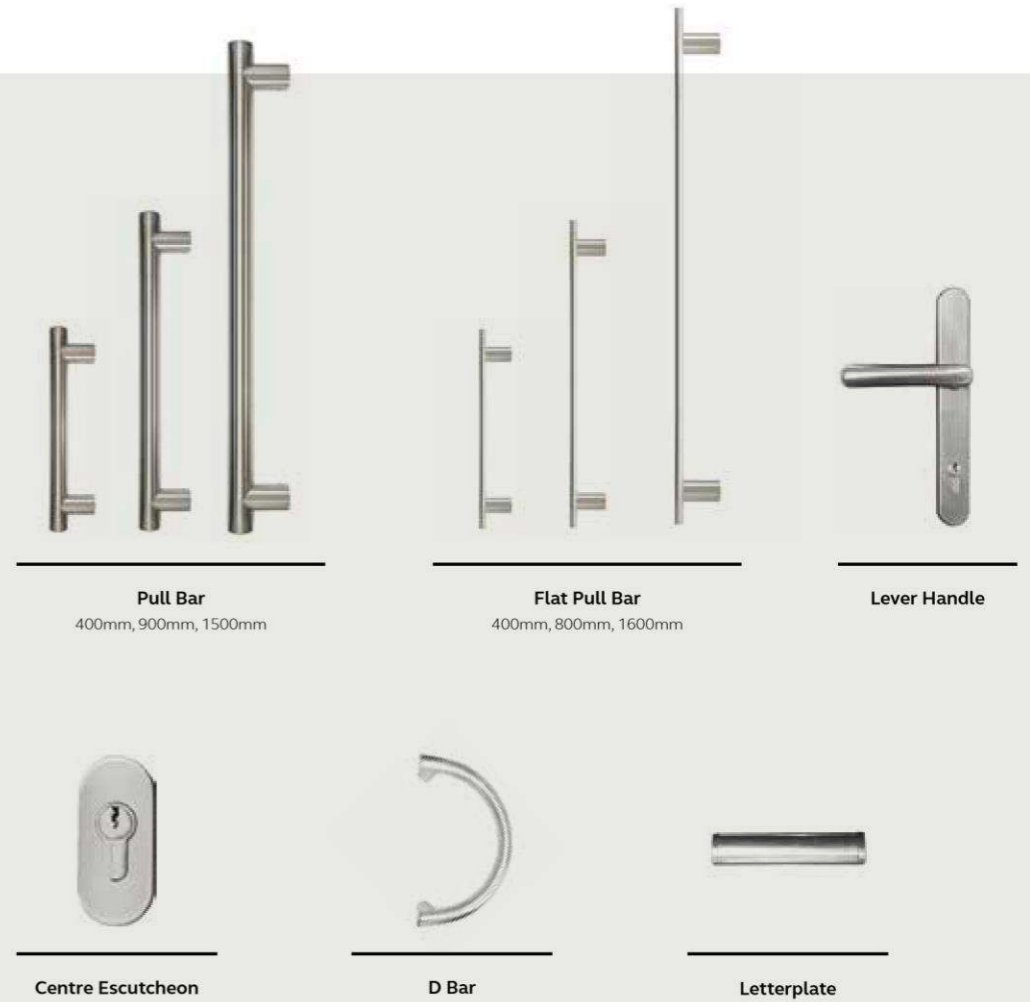

# Vico V4

**Glazing:** N/A  
**Colour:** Silver Grey

**Glazing:** Glazed  
**Colour:** Black

**Glazing:** Bianco  
**Colour:** Blue

**Glazing:** Fora  
**Colour:** Slate

# Contemporary Hardware.

An exclusive range of stainless-steel hardware gives Virtu-AL a sleek, luxury finish. All our stainless-steel hardware has a comprehensive anti-corrosion guarantee, so you know your hardware will last the test of time.