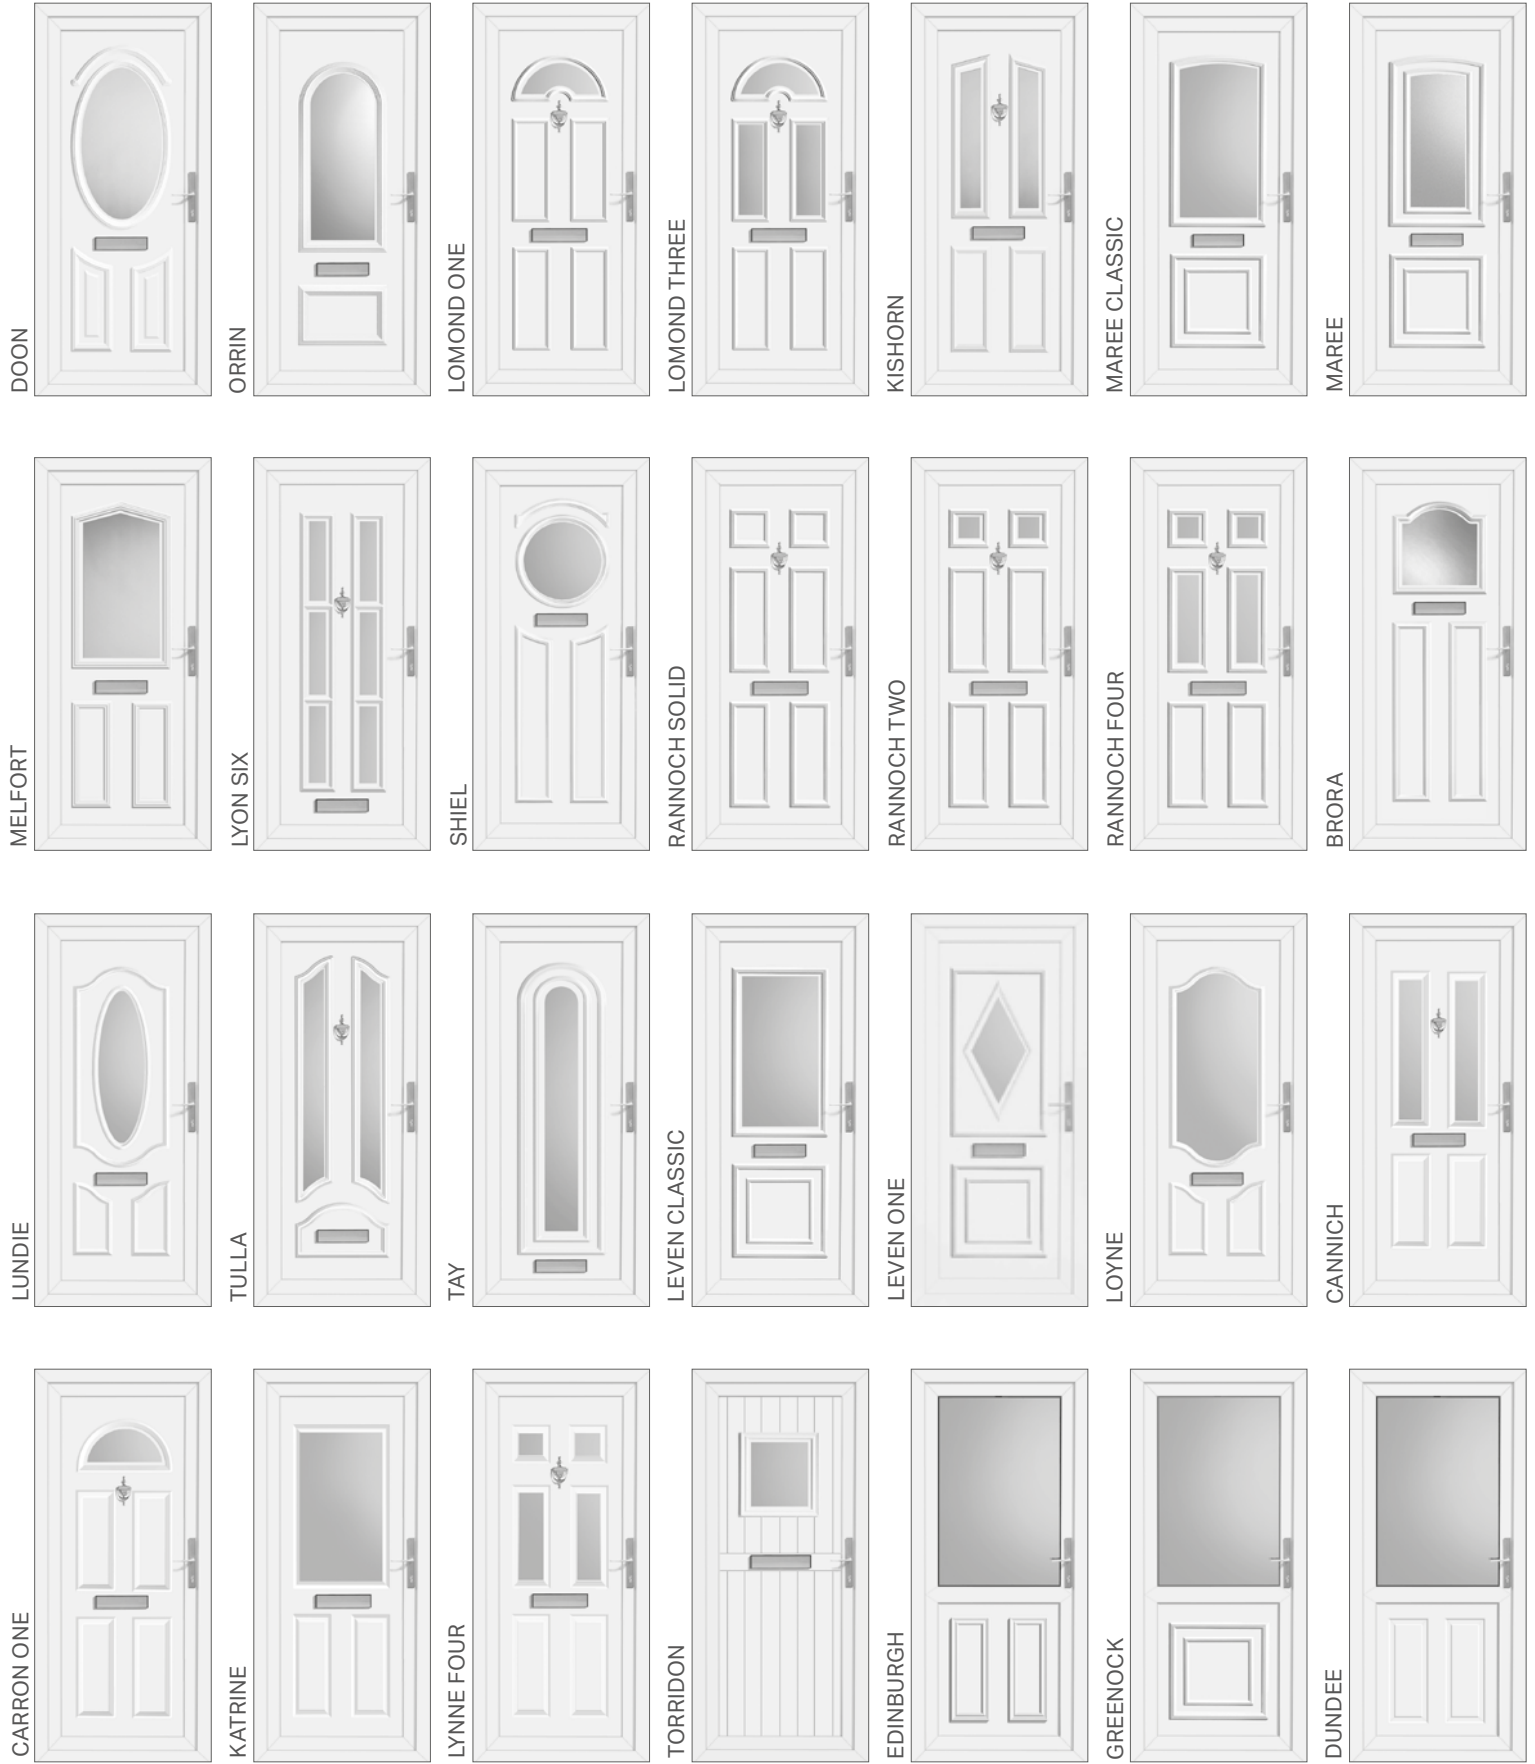

virtuoso
DOORS BY DESIGN

PVCu Collection

BACKING GLASS

N.B. "Resin Bevels" and "Triple Glazed" designs incorporate their own unique backing glass.

"Etched Glass" and "Glass Tile" designs incorporate **clear** backing glass.